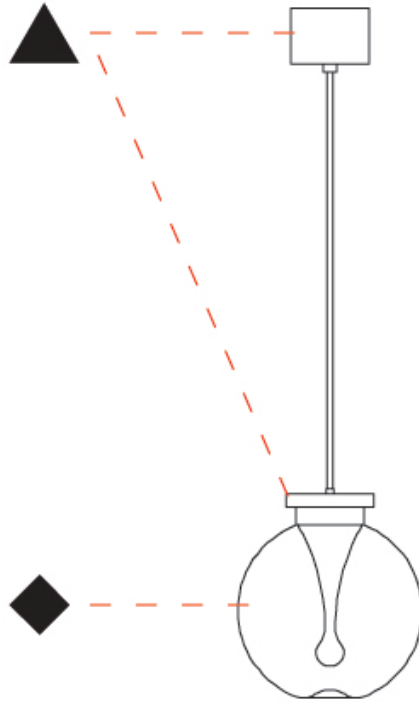

LA STILLA MONOPOINT SUSPENSION

D141234-

PROJECT

TYPE

SPECIFIER

QUANTITY

DATE

D