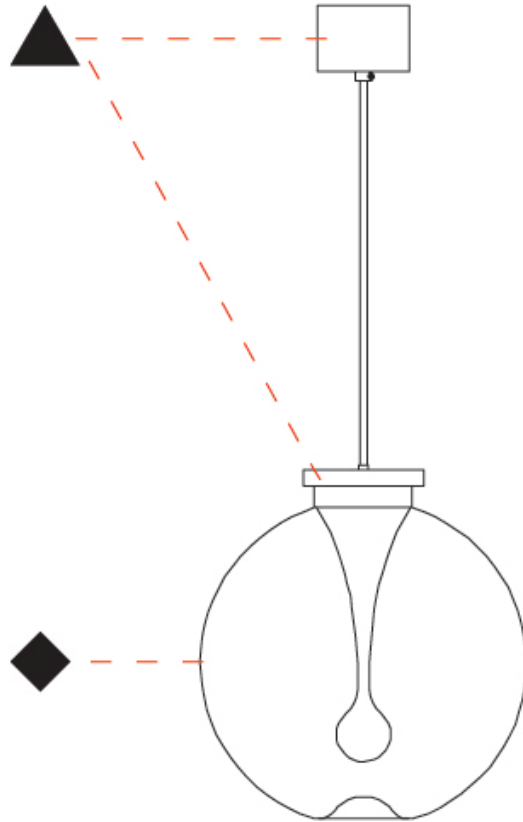

LA STILLA MONOPOINT SUSPENSION

D141236-

PROJECT _____

TYPE _____

SPECIFIER _____

QUANTITY _____

DATE _____

D