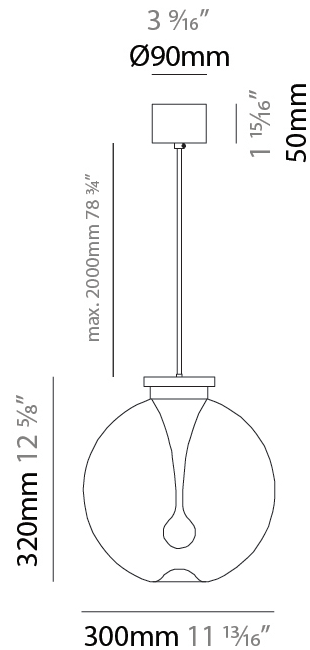

1. To build a product code in our configurator select the specify button on the base model # product page
2. To build a manual product code on this datasheet choose from the options listed below in blue font and add the suffix to the base model #

GENERAL

Series: La Stilla
Subseries: La Stilla Monopoint
Brand: Cangini & Tucci
Division: Design
Mounting Type: Suspension
Mounting Location: Ceiling
Subcategory: Pendant

PHYSICAL

Shape: Sphere
Diameter (mm): 300
Diameter (in): 11 ¹³/₁₆"
Height (mm): 320
Height (in): 12 ⁵/₈"
Max. Overall Height (mm): 2280
Max. Overall Height (in): 91 ⁵/₁₆"
Light Distribution: Omnidirectional
Diffuser: Glass - Opal
Fixture Finish: [AMB](#) / [GRN](#) / [PNK](#) / [RUB](#) / [SKB](#) / [SMK](#) / [TOB](#) / [TRA](#)
Holder Finish: [CHR](#) / [MWH](#) / [MBK](#) / [BCR](#)
Fixture Material: Glass / Metal
Cable Details: 2000mm / 78 3/4" Transparent Cable
Upon Request: Finishes - Pearl Gold

ELECTRICAL

Lamp Type: LED
Input Wattage (W): 14
Total Output Wattage (W): 12
Dimming: Non-Dimming / Phase Dimming (120vac Only)
Driver Included: Yes
Driver Location: Integrated
Driver Type: Constant Current - 120Vac
Driver Class: Class 2
Input Voltage (V): 120
Constant Current (MA): 350mA
Upon Request: 0-10V Dimming

LED

Color Temperature (°K): [2700](#) / [3000](#)
Nominal Lumen (lm): 1615
CRI: >95 CRI
Lamp Life (hrs): 50000

OPTICAL

RATINGS AND CERTIFICATIONS

Certified By: Certified for North American Standards
IP rating: IP20

PROJECT
TYPE
SPECIFIER
QUANTITY
DATE